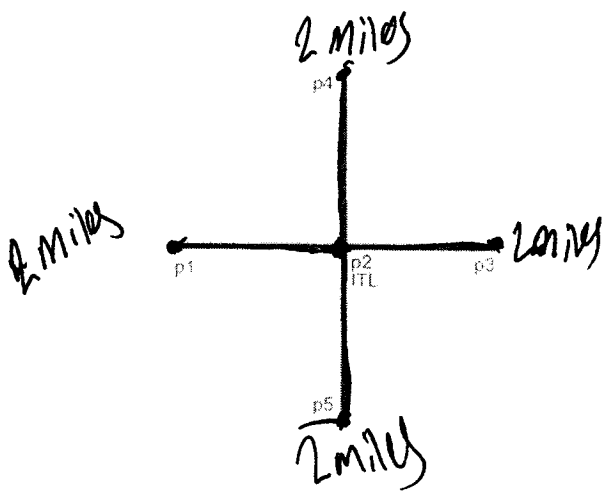

m4: sky... grey... large think.

m3: structures, land, lift (bridge make)
M/age Dark thing...

m2: Urban city with dark things over
land, water, foliage

m1: land

F: